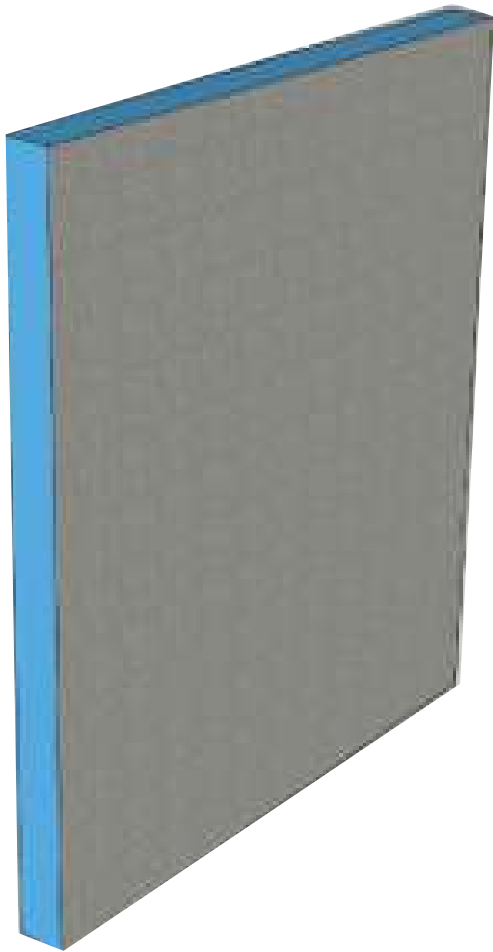

1

The Basin
Collection

Features

1. Waterproof & Durable

All of our basins are made with robust materials that are designed to withstand moisture and heavy use.

2. Easy to Install:

Quick and simple to fit in any bathroom, these vanity tops can be cut to size, making them perfect for renovations.

Marmox

IT'S WHAT'S UNDERNEATH THAT COUNTS