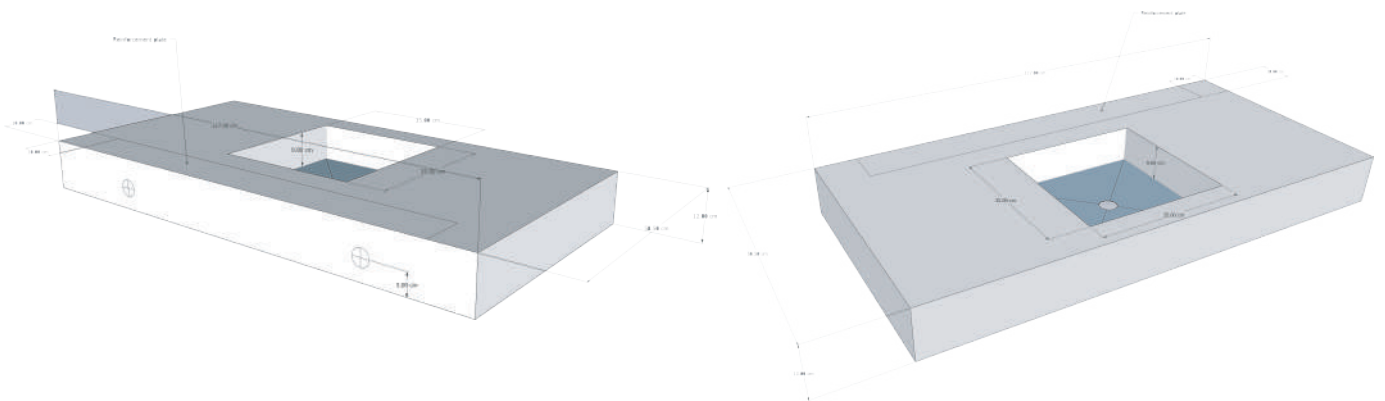

Thickness	Depth	Length
100 mm	585 mm	770 mm
100 mm	585 mm	970 mm
100 mm	585 mm	1170 mm

Marmox

IT'S WHAT'S UNDERNEATH THAT COUNTS

The Basin
Collection

Basins Range

Square Central Sink

Marmox

IT'S WHAT'S UNDERNEATH THAT COUNTS

Basins Range

Square Central Sink

Designed with a deep basin in the centre, this model is perfect for those who prefer larger taps with high water flow. Its centred position allows space on both sides for additional storage or products.

Thickness	Depth	Length
100 mm	585 mm	770 mm
100 mm	585 mm	970 mm
100 mm	585 mm	1170 mm

Marmox

IT'S WHAT'S UNDERNEATH THAT COUNTS

3

The Basin
Collection

Basins Range

Square Double Sink

Marmox

Basins Range

Square Offset Sink

features an offset basin, ideal for positioning near walls or in renovation projects where water inlet positions need to be adapted.

Available in left or right configurations