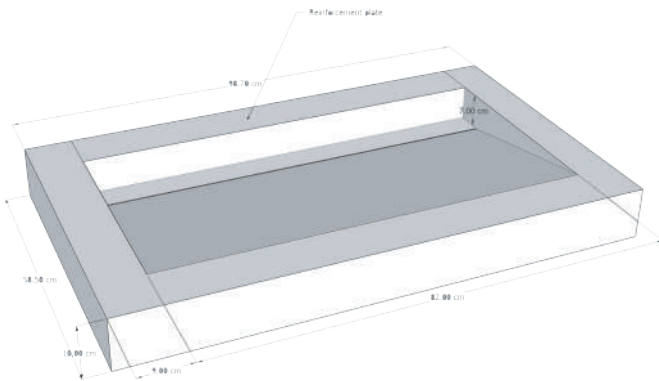

Basins Range

Shelf Board Vanity Top

A minimalist design that accommodates all types of countertop basins, with an additional shelf beneath to store towels or décor items.

The shelves can be aligned or offset for a more contemporary look.

Thickness	Depth	Length
100 mm	585 mm	1170 mm

Marmox

IT'S WHAT'S UNDERNEATH THAT COUNTS

3

The Basin
Collection

Basins Range

Channel Sink

Marmox

IT'S WHAT'S UNDERNEATH THAT COUNTS

Basins Range

Channel Sink

This model features a sleek, gutter-like design that fits seamlessly with large tiles, minimising the need for cutting.

Available in multiple lengths, it offers great flexibility for bathroom designs.

Thickness	Depth	Length
100 mm	585 mm	770 mm
100 mm	585 mm	970 mm
100 mm	585 mm	1170 mm

Marmox

IT'S WHAT'S UNDERNEATH THAT COUNTS

3

The Basin
Collection

Basins Range

Slop Sink Board

Marmox