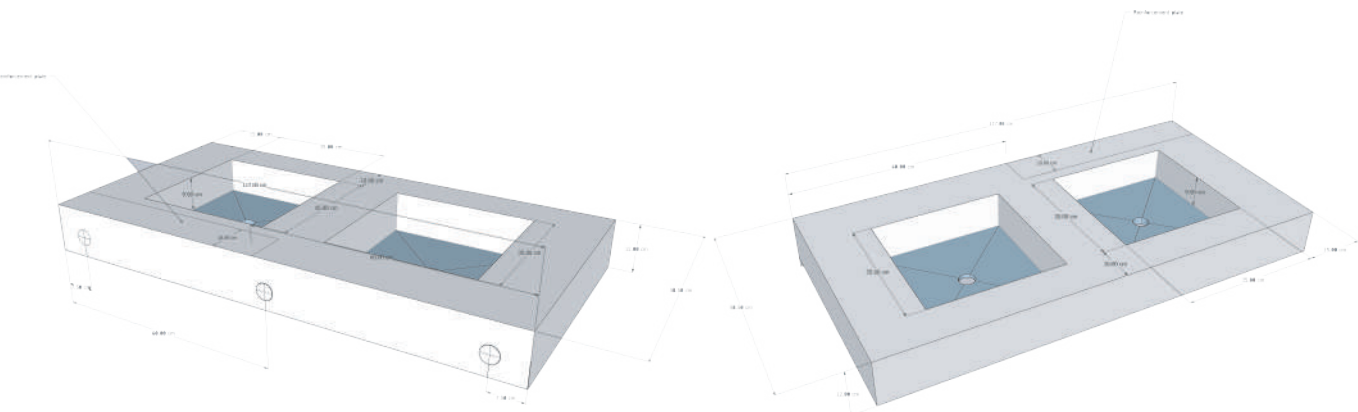

Basins Range

Square Central Sink

Designed with a deep basin in the centre, this model is perfect for those who prefer larger taps with high water flow. Its centred position allows space on both sides for additional storage or products.

Thickness	Depth	Length
100 mm	585 mm	770 mm
100 mm	585 mm	970 mm
100 mm	585 mm	1170 mm

Marmox

IT'S WHAT'S UNDERNEATH THAT COUNTS

3

The Basin
Collection

Basins Range

Square Double Sink

Marmox

IT'S WHAT'S UNDERNEATH THAT COUNTS

Basins Range

Square Double Sink

Perfect for shared bathrooms, this design features two basins, ideal for family spaces or master ensuites. It shares the clean and modern design of the Square Central Sink while offering extra practicality.

Basins Range

Square Offset Sink

features an offset basin, ideal for positioning near walls or in renovation projects where water inlet positions need to be adapted.

Available in left or right configurations