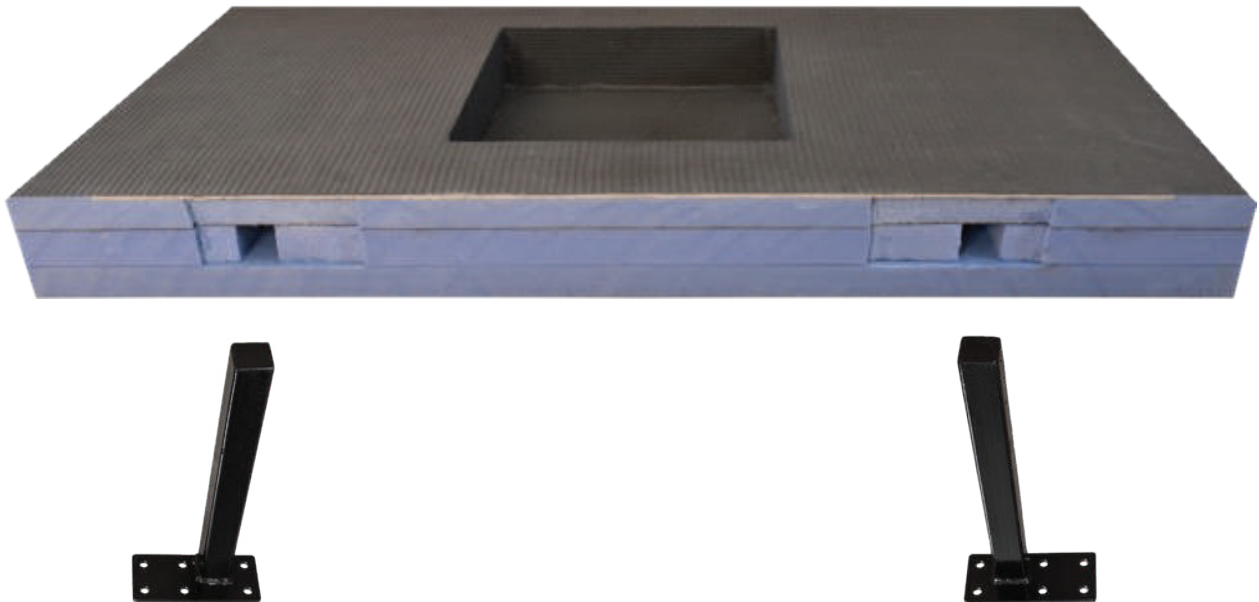

Quick and simple to fit in any bathroom, these vanity tops can be cut to size, making them perfect for renovations.

Marmox

IT'S WHAT'S UNDERNEATH THAT COUNTS

2

The Basin
Collection

Installation

Sleek, Floating Vanity Tops

We've created a self-supporting vanity top with hidden fixings, giving it a refined, floating appearance. Using sturdy stainless steel bars, the system is not only easy to install but also incredibly strong, capable of handling heavy loads.

Sleek, Floating Vanity Tops

Our vanity tops provide a modern, sleek look with concealed stainless steel fixings, ensuring durability and easy installation. Each top can be cut to your exact specifications, with custom options available to meet your unique design vision.

Basins Range

Square Central Sink

Designed with a deep basin in the centre, this model is perfect for those who prefer larger taps with high water flow. Its centred position allows space on both sides for additional storage or products.