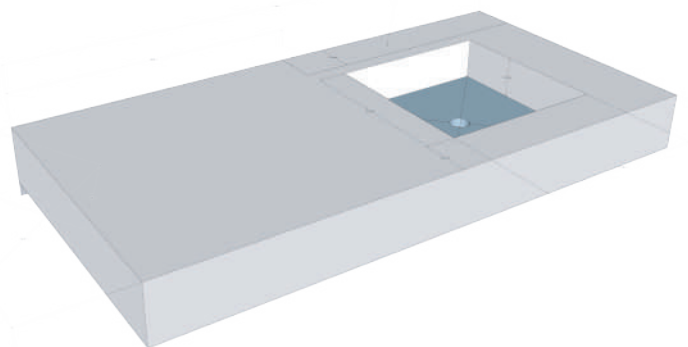

IT'S WHAT'S UNDERNEATH THAT COUNTS

Basins Range

Square Double Sink

Perfect for shared bathrooms, this design features two basins, ideal for family spaces or master ensuites. It shares the clean and modern design of the Square Central Sink while offering extra practicality.

Thickness	Depth	Length
100 mm	585 mm	1170 mm

Marmox

IT'S WHAT'S UNDERNEATH THAT COUNTS

The Basin
Collection

Basins Range

Square Offset Sink

Marmox

IT'S WHAT'S UNDERNEATH THAT COUNTS

Basins Range

Square Offset Sink

features an offset basin, ideal for positioning near walls or in renovation projects where water inlet positions need to be adapted.

Available in left or right configurations

Thickness	Depth	Length
100 mm	585 mm	1170 mm

Marmox

IT'S WHAT'S UNDERNEATH THAT COUNTS

3

The Basin
Collection

Basins Range Sizes

Shelf Board

Thickness	Depth	Length
100 mm	585 mm	1170 mm