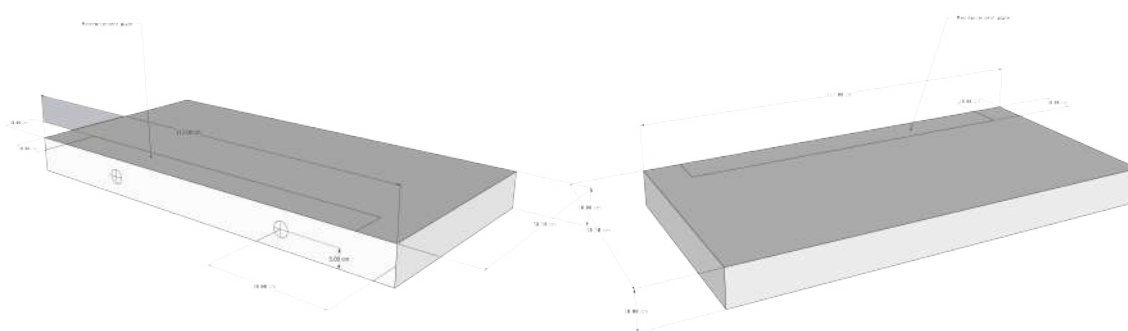

Marmox

IT'S WHAT'S UNDERNEATH THAT COUNTS

3

The Basin
Collection

Basins Range

Shelf Board Vanity Top

Marmox

IT'S WHAT'S UNDERNEATH THAT COUNTS

Basins Range

Shelf Board Vanity Top

A minimalist design that accommodates all types of countertop basins, with an additional shelf beneath to store towels or décor items.

The shelves can be aligned or offset for a more contemporary look.

Thickness	Depth	Length
100 mm	585 mm	1170 mm

Marmox

IT'S WHAT'S UNDERNEATH THAT COUNTS

3

The Basin
Collection

Basins Range

Channel Sink

Marmox