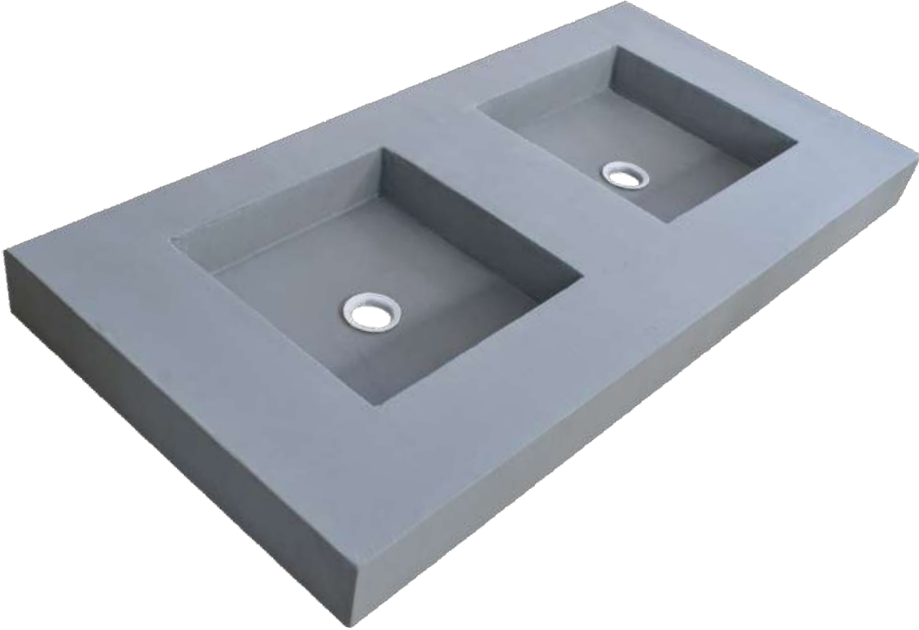

We've created a self-supporting vanity top with hidden fixings, giving it a refined, floating appearance. Using sturdy stainless steel bars, the system is not only easy to install but also incredibly strong, capable of handling heavy loads.

Basins Range

Square Central Sink

Designed with a deep basin in the centre, this model is perfect for those who prefer larger taps with high water flow. Its centred position allows space on both sides for additional storage or products.

Thickness	Depth	Length
100 mm	585 mm	770 mm
100 mm	585 mm	970 mm
100 mm	585 mm	1170 mm

Marmox

IT'S WHAT'S UNDERNEATH THAT COUNTS

3

The Basin
Collection

Basins Range

Square Double Sink

Marmox

IT'S WHAT'S UNDERNEATH THAT COUNTS

Basins Range

Square Double Sink

Perfect for shared bathrooms, this design features two basins, ideal for family spaces or master ensuites. It shares the clean and modern design of the Square Central Sink while offering extra practicality.