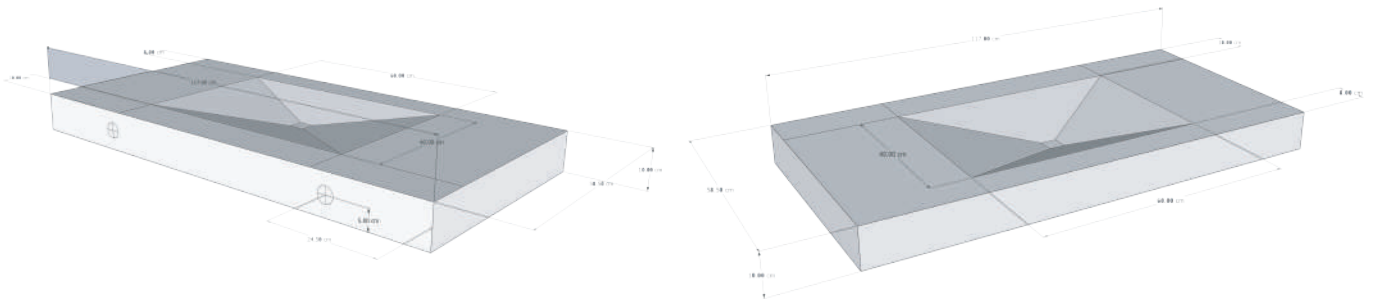

IT'S WHAT'S UNDERNEATH THAT COUNTS

Basins Range

Channel Sink

This model features a sleek, gutter-like design that fits seamlessly with large tiles, minimising the need for cutting.

Available in multiple lengths, it offers great flexibility for bathroom designs.

Thickness	Depth	Length
100 mm	585 mm	770 mm
100 mm	585 mm	970 mm
100 mm	585 mm	1170 mm

Marmox

IT'S WHAT'S UNDERNEATH THAT COUNTS

3

The Basin
Collection

Basins Range

Slop Sink Board

Marmox

Thickness	Depth	Length
100 mm	585 mm	770 mm
100 mm	585 mm	970 mm
100 mm	585 mm	1170 mm

Marmox

IT'S WHAT'S UNDERNEATH THAT COUNTS

The Basin
Collection

Basins Range

Square Central Sink

Marmox

IT'S WHAT'S UNDERNEATH THAT COUNTS

Basins Range

Square Central Sink

Designed with a deep basin in the centre, this model is perfect for those who prefer larger taps with high water flow. Its centred position allows space on both sides for additional storage or products.