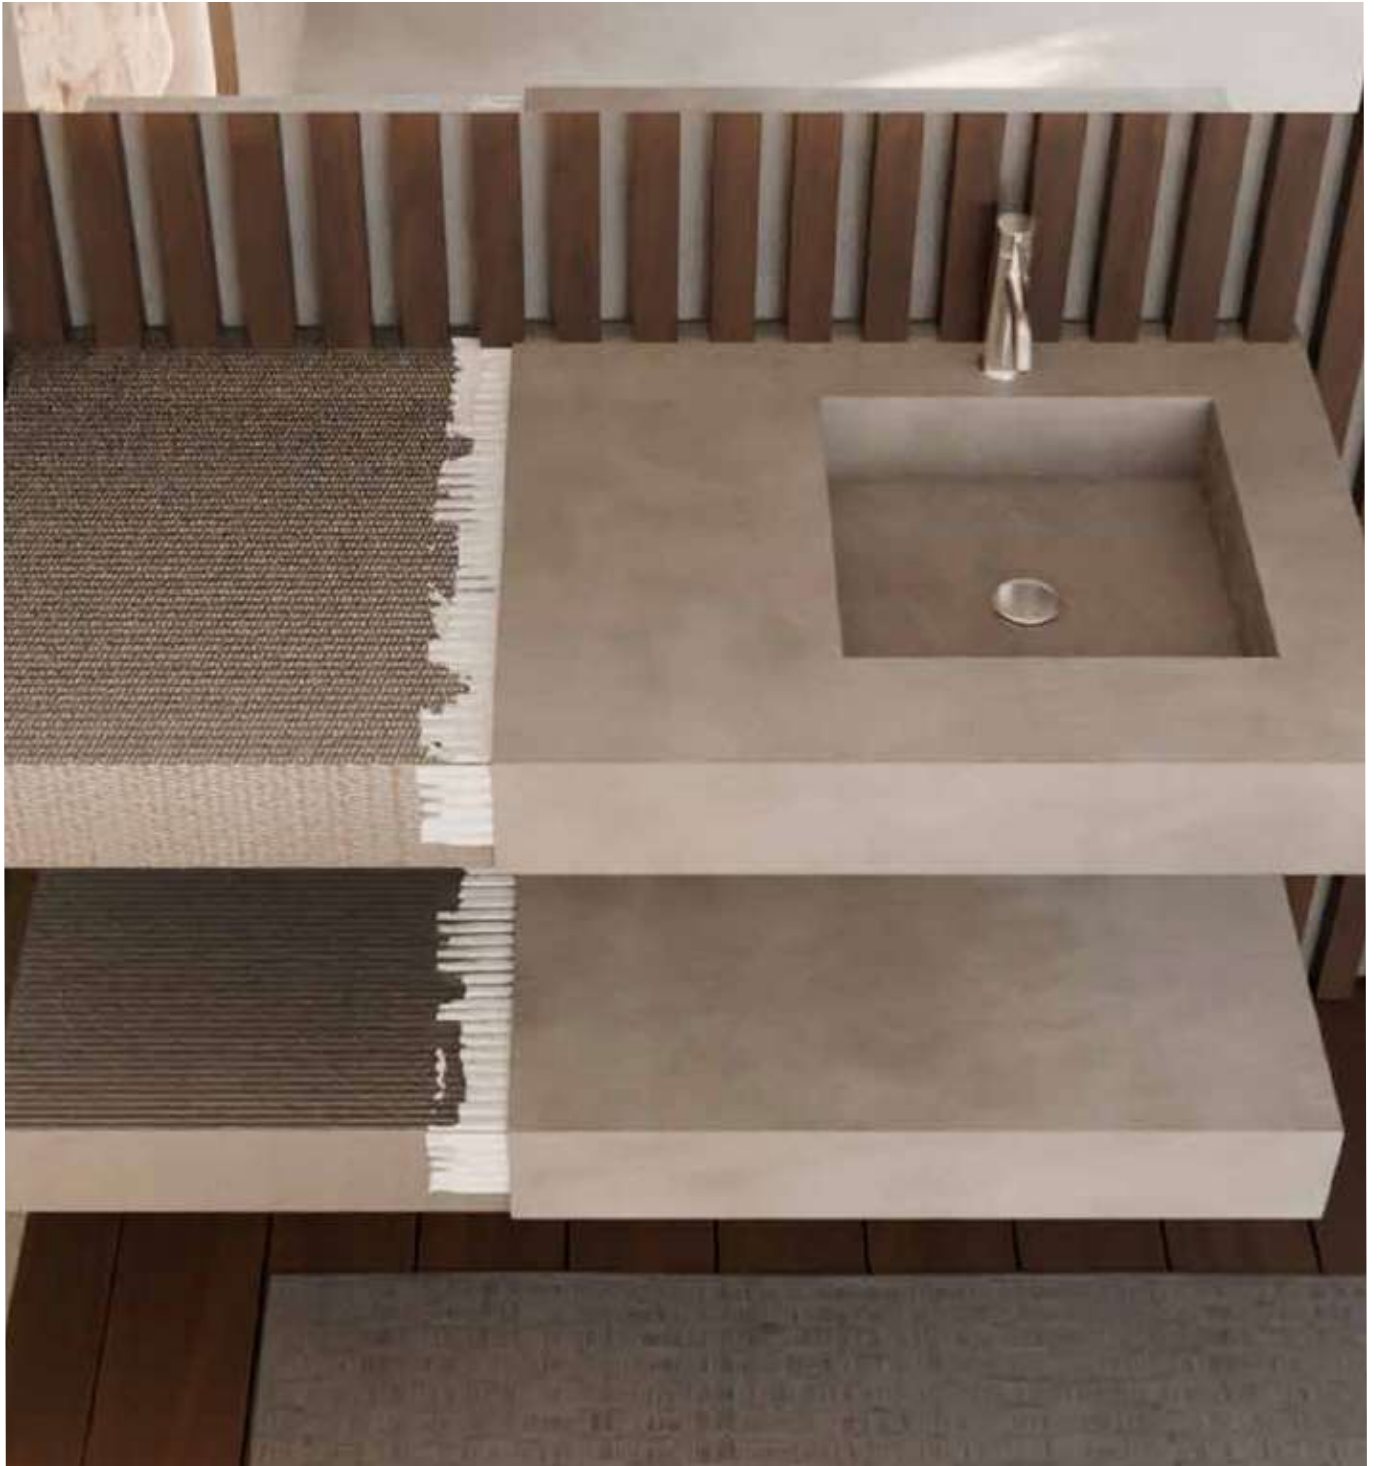

Basins Range

Square Central Sink

Designed with a deep basin in the centre, this model is perfect for those who prefer larger taps with high water flow. Its centred position allows space on both sides for additional storage or products.

IT'S WHAT'S UNDERNEATH THAT COUNTS

Basins Range

Square Double Sink

Perfect for shared bathrooms, this design features two basins, ideal for family spaces or master ensuites. It shares the clean and modern design of the Square Central Sink while offering extra practicality.

Thickness	Depth	Length
100 mm	585 mm	1170 mm

Marmox

IT'S WHAT'S UNDERNEATH THAT COUNTS

The Basin
Collection

Basins Range

Square Offset Sink

Marmox

IT'S WHAT'S UNDERNEATH THAT COUNTS

Basins Range

Square Offset Sink

features an offset basin, ideal for positioning near walls or in renovation projects where water inlet positions need to be adapted.

Available in left or right configurations