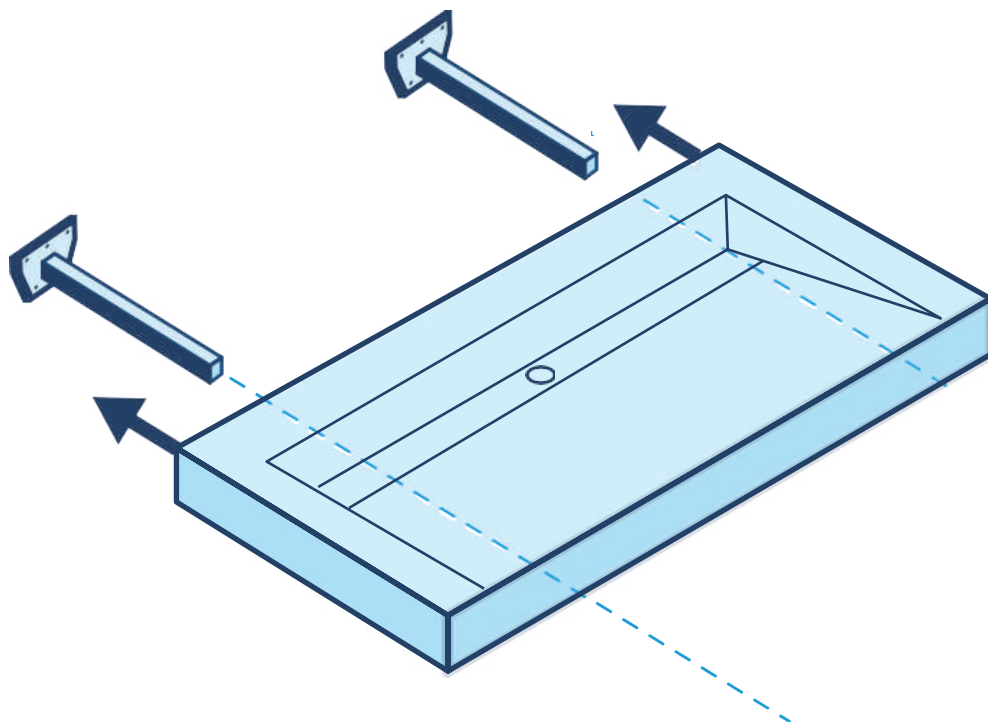

Quick and simple to fit in any bathroom, these vanity tops can be cut to size, making them perfect for renovations.

Marmox

IT'S WHAT'S UNDERNEATH THAT COUNTS

2

The Basin
Collection

Installation

Sleek, Floating Vanity Tops

We've created a self-supporting vanity top with hidden fixings, giving it a refined, floating appearance. Using sturdy stainless steel bars, the system is not only easy to install but also incredibly strong, capable of handling heavy loads.

These vanity tops can be customised to fit any room size, and **we offer tailor-made solutions to suit all your project needs.**

Marmox

IT'S WHAT'S UNDERNEATH THAT COUNTS

The Basin Collection

Installation

Sleek, Floating Vanity Tops

Our vanity tops provide a modern, sleek look with concealed stainless steel fixings, ensuring durability and easy installation. Each top can be cut to your exact specifications, with custom options available to meet your unique design vision.