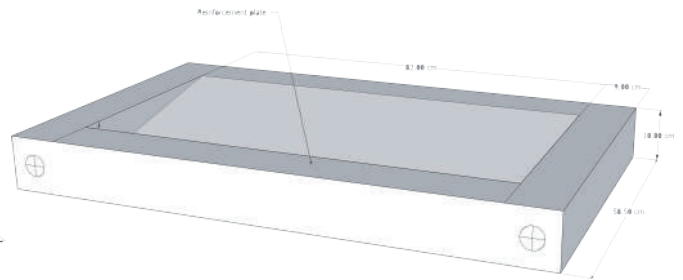

Basins Range

Shelf Board Vanity Top

A minimalist design that accommodates all types of countertop basins, with an additional shelf beneath to store towels or décor items.

The shelves can be aligned or offset for a more contemporary look.

Thickness	Depth	Length
100 mm	585 mm	1170 mm

Marmox

IT'S WHAT'S UNDERNEATH THAT COUNTS

3

The Basin
Collection

Basins Range

Channel Sink

Marmox

IT'S WHAT'S UNDERNEATH THAT COUNTS

Basins Range

Channel Sink

This model features a sleek, gutter-like design that fits seamlessly with large tiles, minimising the need for cutting.

Available in multiple lengths, it offers great flexibility for bathroom designs.

Thickness	Depth	Length
100 mm	585 mm	770 mm
100 mm	585 mm	970 mm
100 mm	585 mm	1170 mm

Marmox

IT'S WHAT'S UNDERNEATH THAT COUNTS

3

The Basin
Collection

Basins Range

Slop Sink Board

Marmox