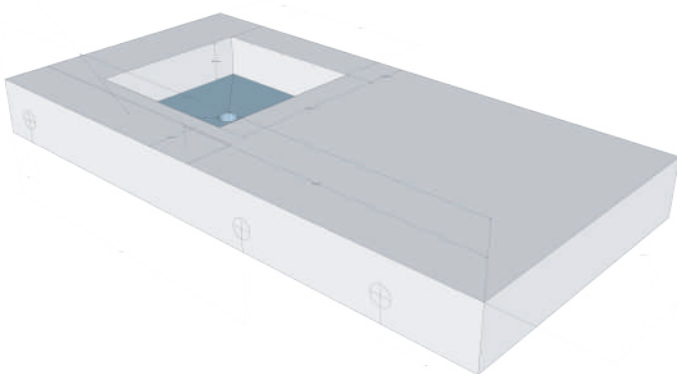

IT'S WHAT'S UNDERNEATH THAT COUNTS

Basins Range

Square Double Sink

Perfect for shared bathrooms, this design features two basins, ideal for family spaces or master ensuites. It shares the clean and modern design of the Square Central Sink while offering extra practicality.

Thickness	Depth	Length
100 mm	585 mm	1170 mm

Marmox

IT'S WHAT'S UNDERNEATH THAT COUNTS

The Basin
Collection

Basins Range

Square Offset Sink

Marmox

IT'S WHAT'S UNDERNEATH THAT COUNTS

Basins Range

Square Offset Sink

features an offset basin, ideal for positioning near walls or in renovation projects where water inlet positions need to be adapted.

Available in left or right configurations

Thickness	Depth	Length
100 mm	585 mm	1170 mm

Marmox

IT'S WHAT'S UNDERNEATH THAT COUNTS

3

The Basin
Collection

Basins Range Sizes

Shelf Board

Thickness	Depth	Length
100 mm	585 mm	1170 mm